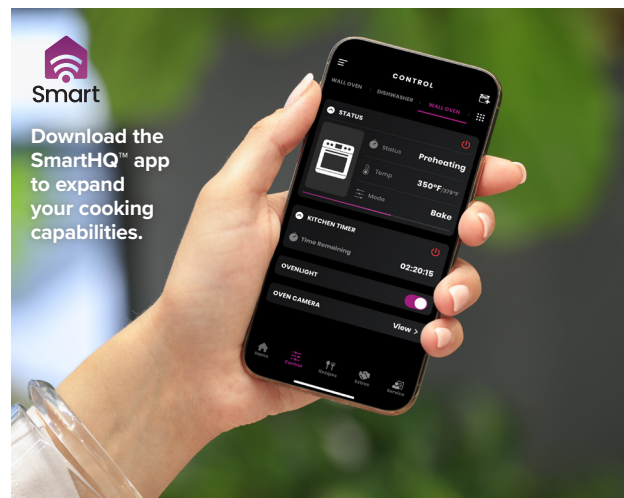

WiFi Connected Features and Sophisticated Cooking Modes

Café connected appliances enable you to entertain effortlessly.

Stay connected to both your kitchen and your guests with a variety of WiFi-enabled Café wall ovens that utilize the SmartHQ™ app for sophisticated cooking. By connecting your appliance to WiFi, you'll enjoy updates that expand your cooking options, so the experience will just keep getting better.